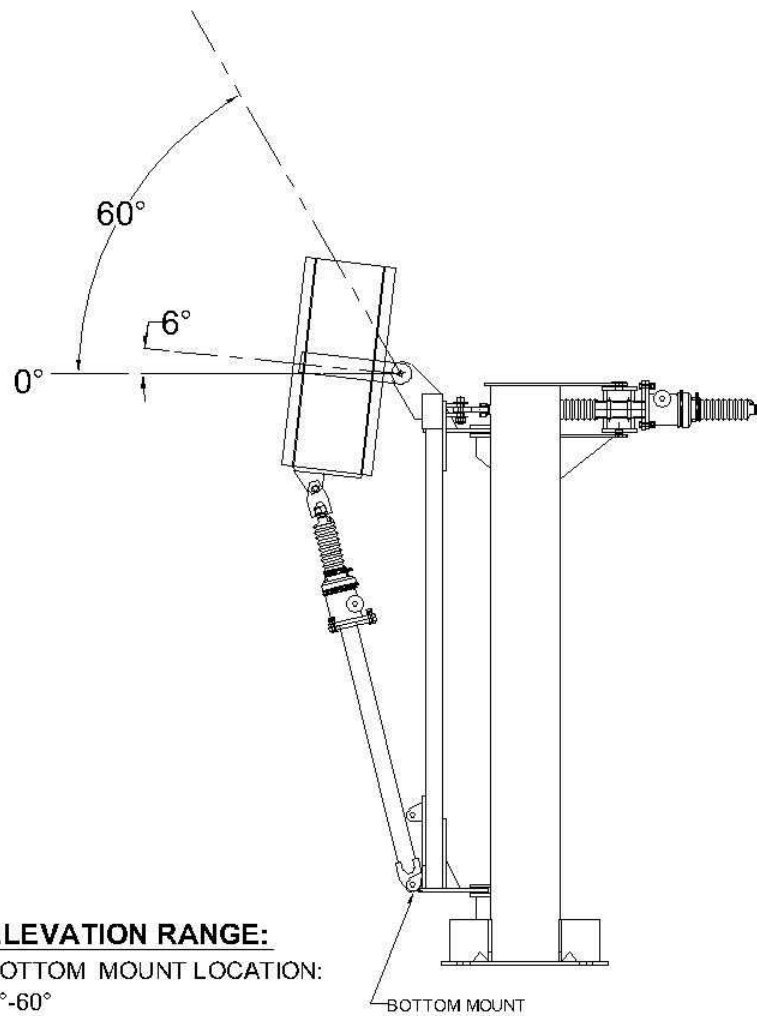

ELEVATION RANGE:
TOP MOUNT LOCATION:
 25°-80°.

ELEVATION RANGE:
BOTTOM MOUNT LOCATION:
 6°-60°

<i>AMERICAN ANTENNA INC.</i> 219-985-4000 www.americanantenna.com	
DRAWN: TJV DATE: 05/29/08	5m Elevation Ranges
REV:	DWG. NO. 5-101086