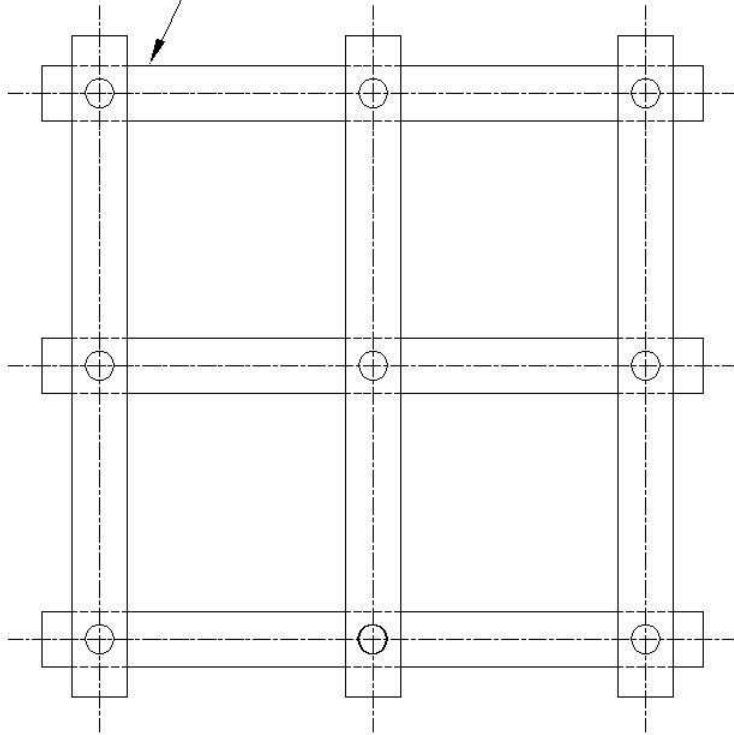

NOTE: 2 ASSEMBLIES  
REQ'D w/ 6 PIECES  
per ASSEMBLY.

Material: 14 Gauge Steel 6 Req'd

<i>AMERICAN ANTENNA INC.</i> 219-985-4000 <a href="http://www.americanantenna.com">www.americanantenna.com</a>	
DRAWN: TJV	<b>6m Mast Base</b>
DATE: 05/29/08	<b>Template Assy</b>
REV	DWG. NO. <b>6-101076</b>