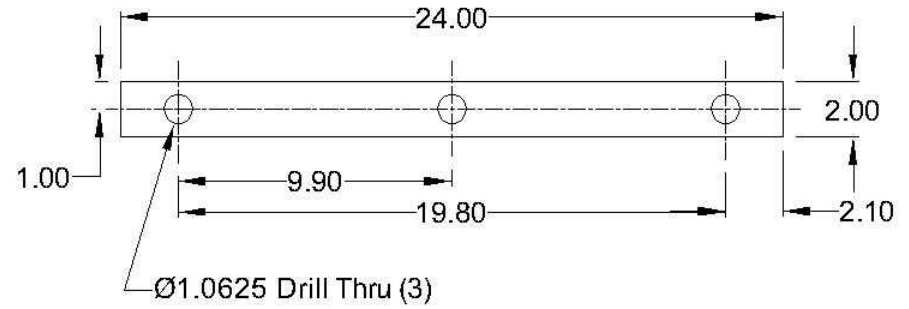

NOTE: 2 ASSEMBLIES  
REQ'D w/ 6 PIECES  
per ASSEMBLY.

Material: 14 Gauge Steel 6 Req'd

<i>AMERICAN ANTENNA INC.</i> 219-985-4000 <a href="http://www.americanantenna.com">www.americanantenna.com</a>	
DRAWN: TJV	<b>6m Mast Base</b>
DATE: 05/29/08	<b>Template Assy</b>
REV	DWG. NO. <b>6-101076</b>