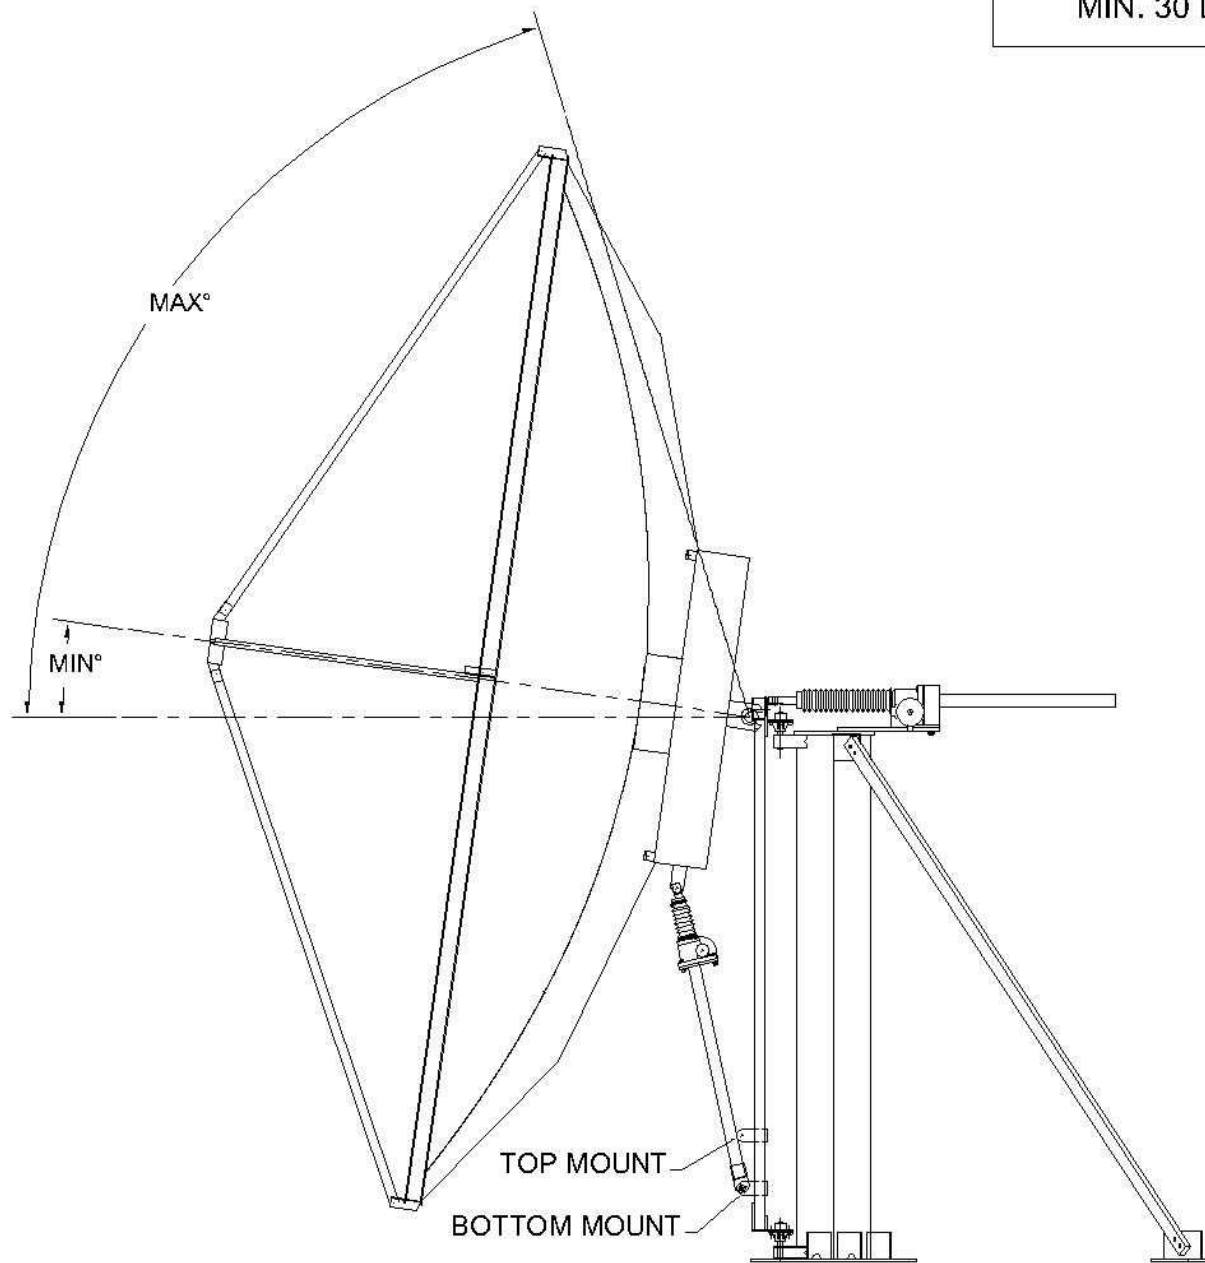

ELEVATION RANGES:

BOTTOM MOUNT LOCATION:

MIN. 5 DEG. TO MAX. 60 DEG. ELEVATION

TOP MOUNT LOCATION:

MIN. 30 DEG. TO MAX. 90 DEG. ELEVATION

6m Elevation Range